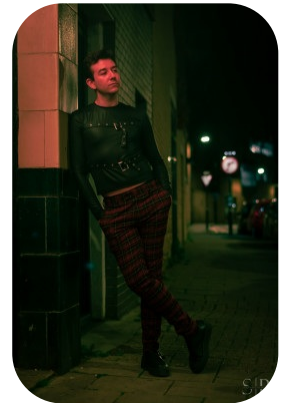

Additional Talents:
BIKE SWIM
GYM FITNESS