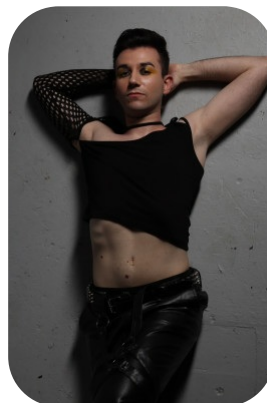

# Antonio Romero Gracia

Age: 25-30	Height: 6ft1inch	Eye Colour: Brown	Accent: Mediterranean
Gender: M	Weight: 77kg	Waist: 30	
Location: London	Shoe Size: 9	Bust: 36,5	
Drives: Yes	Hair Color: Brunette	Hips: 38	

Talents  
COMMERCIAL MODELS, EXTRAS

Additional Talents:  
BIKE SWIM  
GYM FITNESS

PIANO

COMPOSER

SINGER/SONG-WRITER

---

FOR ANY INQUIRIES PLEASE CONTACT US

0207 834 66 60 - Office