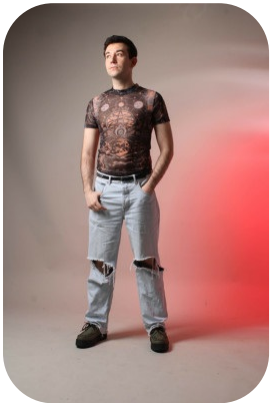

# Antonio Romero Gracia

Age: 25-30	Height: 6ft1inch	Eye Colour: Brown	Accent: Mediterranean
Gender: M	Weight: 77kg	Waist: 30	
Location: London	Shoe Size: 9	Bust: 36,5	
Drives: Yes	Hair Color: Brunette	Hips: 38	

Talents  
COMMERCIAL MODELS, EXTRAS

Additional Talents:  
BIKE SWIM  
GYM FITNESS

PIANO

COMPOSER

SINGER/SONG-WRITER

---

FOR ANY INQUIRIES PLEASE CONTACT US

0207 834 66 60 - Office